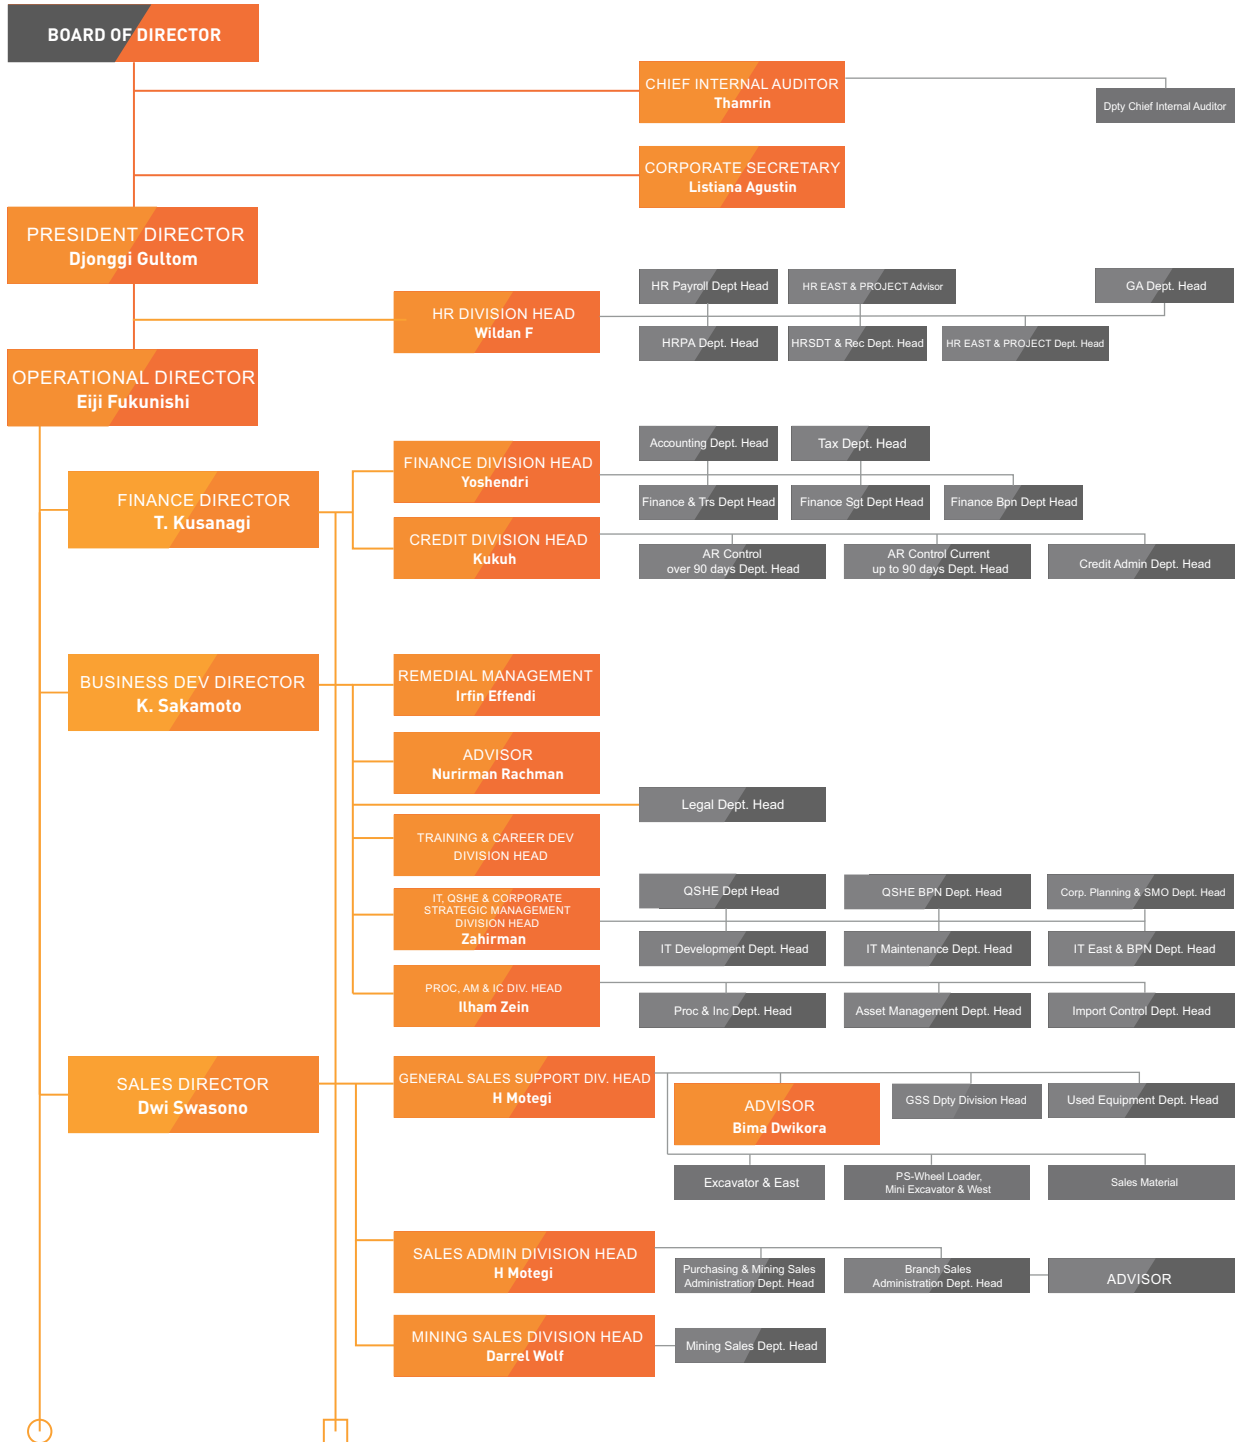

# STRUKTUR ORGANISASI

Organizational Structure

○ — Direct Report to President Director and Operation Director

□ — Direct Report to all Directors