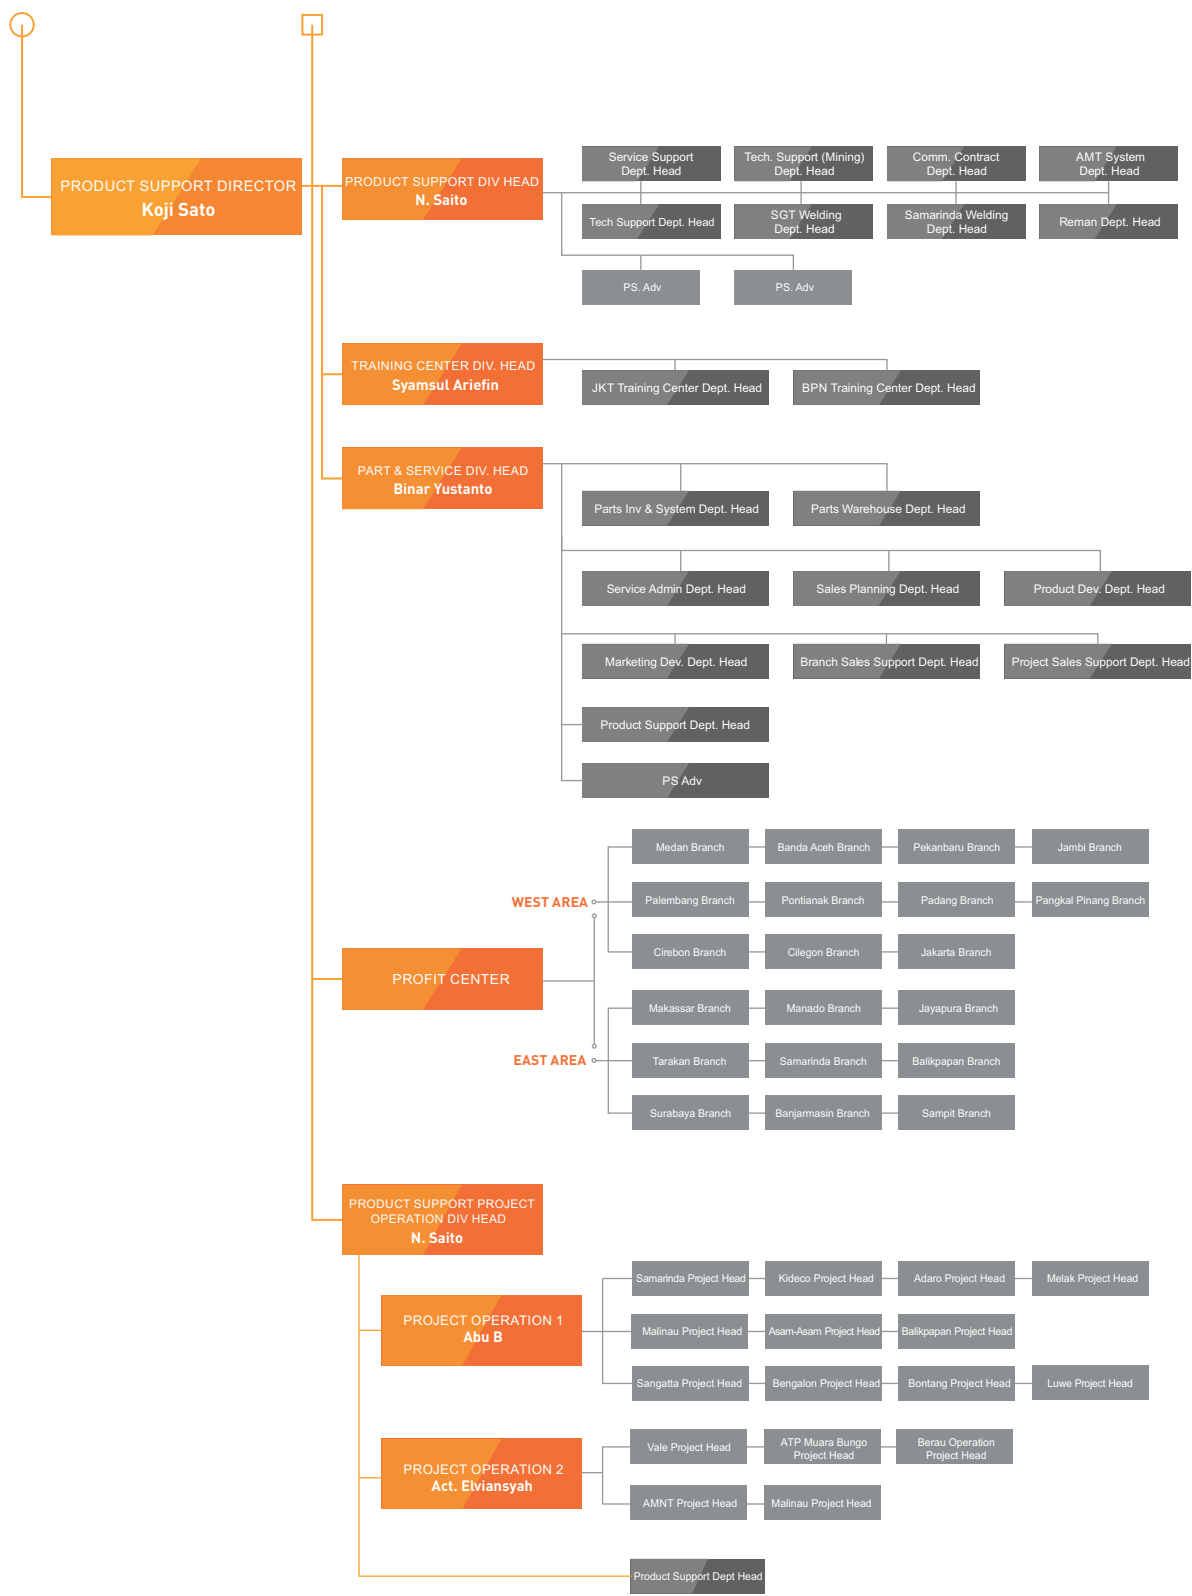

# STRUKTUR ORGANISASI

Organizational Structure

○ — Direct Report to President Director and Operation Director

□ — Direct Report to all Directors